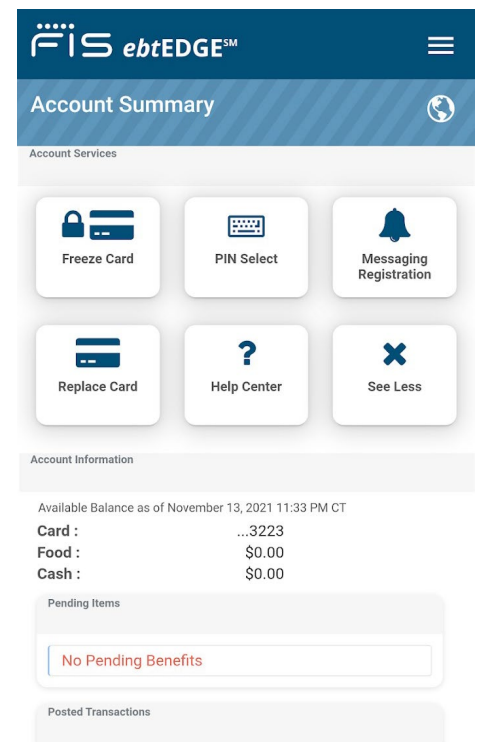

PROTECT YOURSELF FROM ELECTRONIC THEFT BY DOWNLOADING THE EBTEDGE MOBILE APPLICATION TODAY!

Use the free ebtEDGE Mobile and Web-based Application to manage your CalFresh and/or CalWORKs benefits, check your balances, and review transaction history. Available now for download in the Apple App Store (iOS) and Google Play Store (Android). No mobile device? No problem! You can manage your account online at www.ebt.ca.gov.

KEY FEATURES

- Biometrics to login
- Reset PIN
- View your benefit schedule
- View last 365 days of transactions
- Order EBT card replacements
- Connect Multiple EBT Accounts
- Freeze card and Unfreeze card functionality
- Block out of State Transactions
- Block Internet Transactions

Account Summary Page

Scan QR code to get started.